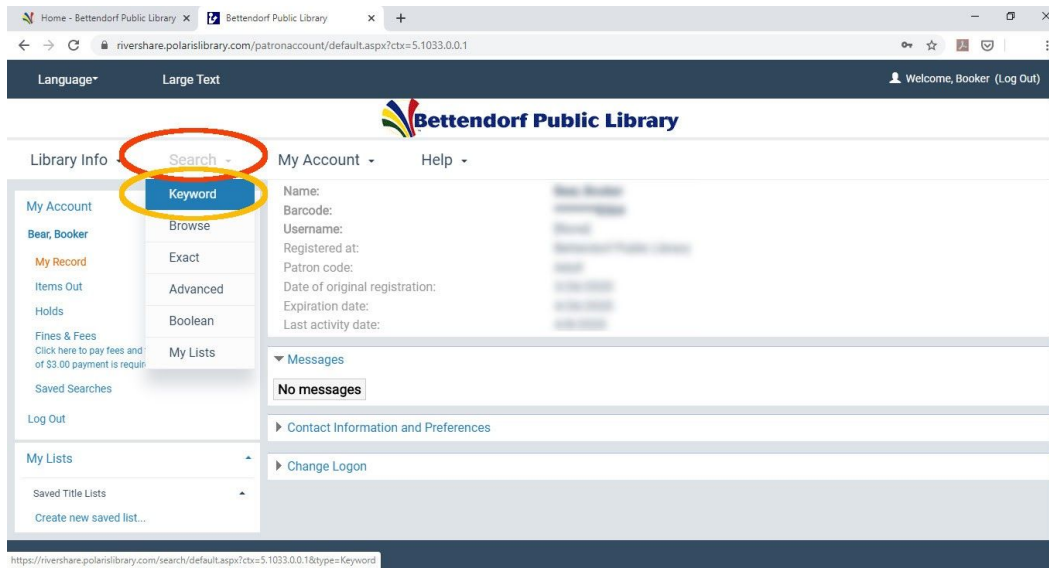

Using Ancestry Library Edition from home

The Bettendorf Public Library is pleased to announce that Bettendorf Library cardholders currently have access to Ancestry Library Edition from home.

To access Ancestry, go to the Library's web site at www.bettendorflibrary.com. Click on the link to your Library Account.

Enter your Bettendorf Public Library barcode and pin.

Once you're logged into the catalog select Search and Keyword. Search for Ancestry Library.

You'll see the link for our temporary remote access. Click on the link and start your family tree research!

Ancestry Library Edition includes billions of records from census data, vital records, directories, photos and more. Have fun!

The screenshot shows the Ancestry Library Edition website. At the top, there is a navigation bar with the Ancestry logo and links for Home, Search, Message Boards, Learning Center, Charts and Forms, and New Collections. A search bar indicates over 262,000,000 obituaries from Newspapers.com. The main content area features a large banner with the text "Searching for that right moment" and a "Begin Searching" button. To the right, there is a "Receive Records at Home" section with a "Send Your Find Home!" form and a "Send document" button. Below this, there are "Quick Links" for Public Member Trees, City Directories, Birth, Marriage & Death Records, and Immigration & Travel. A "US Census Records" section displays a grid of years from 1940 to 1850.