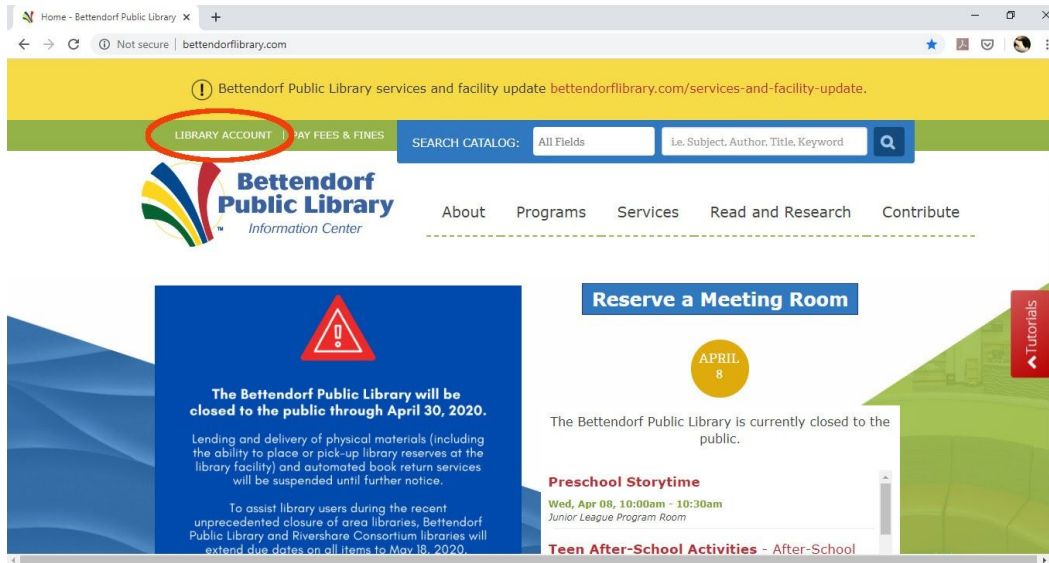

Using Ancestry Library Edition from home

The Bettendorf Public Library is pleased to announce that Bettendorf Library cardholders currently have access to Ancestry Library Edition from home.

To access Ancestry, go to the Library's web site at www.bettendorflibrary.com. Click on the link to your Library Account.

Enter your Bettendorf Public Library barcode and pin.

Once you're logged into the catalog select Search and Keyword. Search for Ancestry Library.

You'll see the link for our temporary remote access. Click on the link and start your family tree research!

Ancestry Library Edition includes billions of records from census data, vital records, directories, photos and more. Have fun!

The screenshot shows the Ancestry Library Edition website. At the top, there is a navigation bar with the Ancestry logo and links for Home, Search, Message Boards, Learning Center, Charts and Forms, and New Collections. A search bar indicates over 262,000,000 obituaries from Newspapers.com. The main content area features a large banner with the text "Searching for that right moment" and a "Begin Searching" button. To the right, there is a "Receive Records at Home" section with a "Send Your Find Home!" form and a "Send document" button. Below this, there are "Quick Links" for Public Member Trees, City Directories, Birth, Marriage & Death Records, and Immigration & Travel. A "US Census Records" section displays a grid of years from 1940 to 1850.