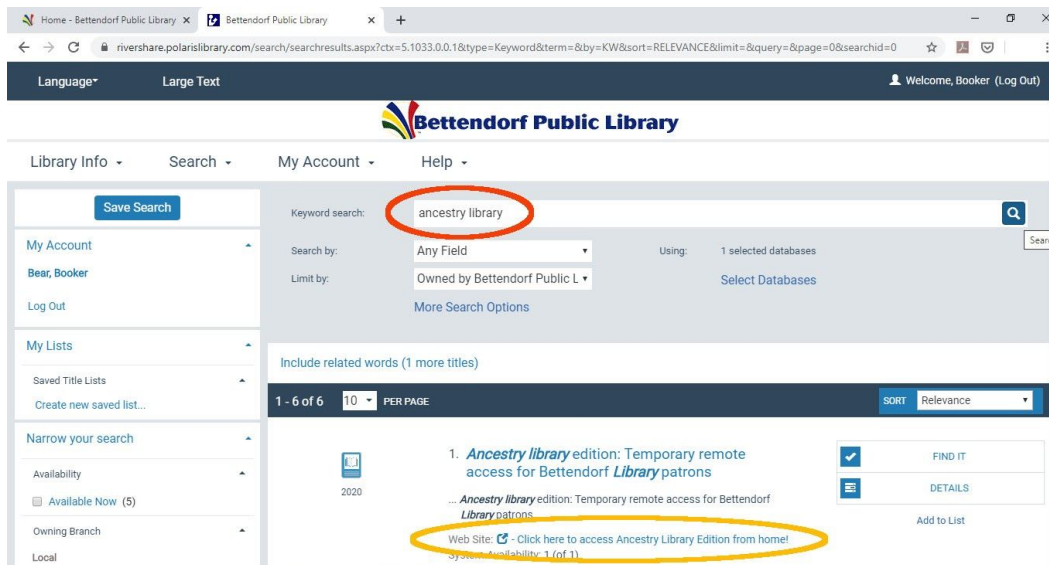

Using Ancestry Library Edition from home

The Bettendorf Public Library is pleased to announce that Bettendorf Library cardholders currently have access to Ancestry Library Edition from home.

To access Ancestry, go to the Library's web site at www.bettendorflibrary.com. Click on the link to your Library Account.

Enter your Bettendorf Public Library barcode and pin.

Once you're logged into the catalog select Search and Keyword. Search for Ancestry Library.

You'll see the link for our temporary remote access. Click on the link and start your family tree research!

Ancestry Library Edition includes billions of records from census data, vital records, directories, photos and more. Have fun!

The screenshot shows the Ancestry Library Edition website. At the top, there is a navigation bar with the Ancestry logo and links for Home, Search, Message Boards, Learning Center, Charts and Forms, and New Collections. A search bar indicates over 262,000,000 obituaries from Newspapers.com. The main content area features a large banner with the text "Searching for that right moment" and a "Begin Searching" button. To the right, there is a "Receive Records at Home" section with a "Send Your Find Home!" form and a "Send document" button. Below this, there are "Quick Links" for Public Member Trees, City Directories, Birth, Marriage & Death Records, and Immigration & Travel. A "US Census Records" section displays a grid of years from 1940 to 1850.