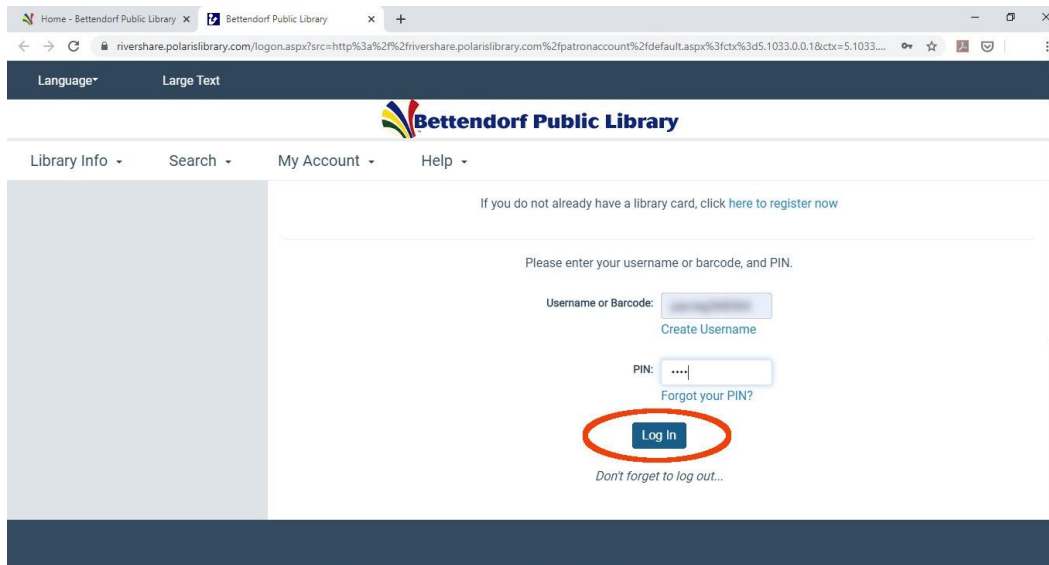

Using Ancestry Library Edition from home

The Bettendorf Public Library is pleased to announce that Bettendorf Library cardholders currently have access to Ancestry Library Edition from home.

To access Ancestry, go to the Library's web site at www.bettendorflibrary.com. Click on the link to your Library Account.

Enter your Bettendorf Public Library barcode and pin.

Once you're logged into the catalog select Search and Keyword. Search for Ancestry Library.

You'll see the link for our temporary remote access. Click on the link and start your family tree research!